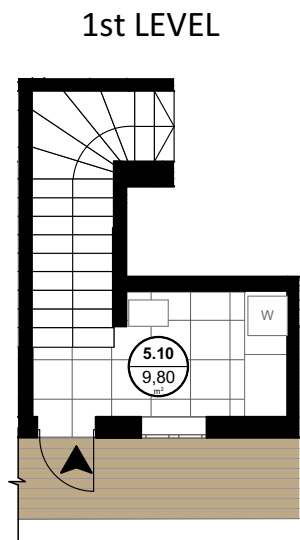

Rīga, Mežaparks, Siguldas pr. 48

APARTMENT No. 5
1st LEVEL, 2nd LEVEL

ROOM EXPLICATION

No.	Name	Area (m ²)
5.1	Living Room with Kitchen	34,49
5.2	Bedroom 1	15,05
5.3	Bathroom 1	4,60
5.4	Bedroom 2	10,40
5.5	Bathroom 2	3,50
5.6	Bedroom 3	13,65
5.7	WC	1,56
5.8	Entrance hall	5,90
5.9	Corridor	5,59
Total 2nd level		94,74

5.10	Staircase hall	9,80
Total 1st level		9,80

5.11	Terrace opportunity	
------	---------------------	--

5	GRAND TOTAL BOTH LEVEL	104,54
----------	-------------------------------	---------------

Phone: + 371 27 81 08 83