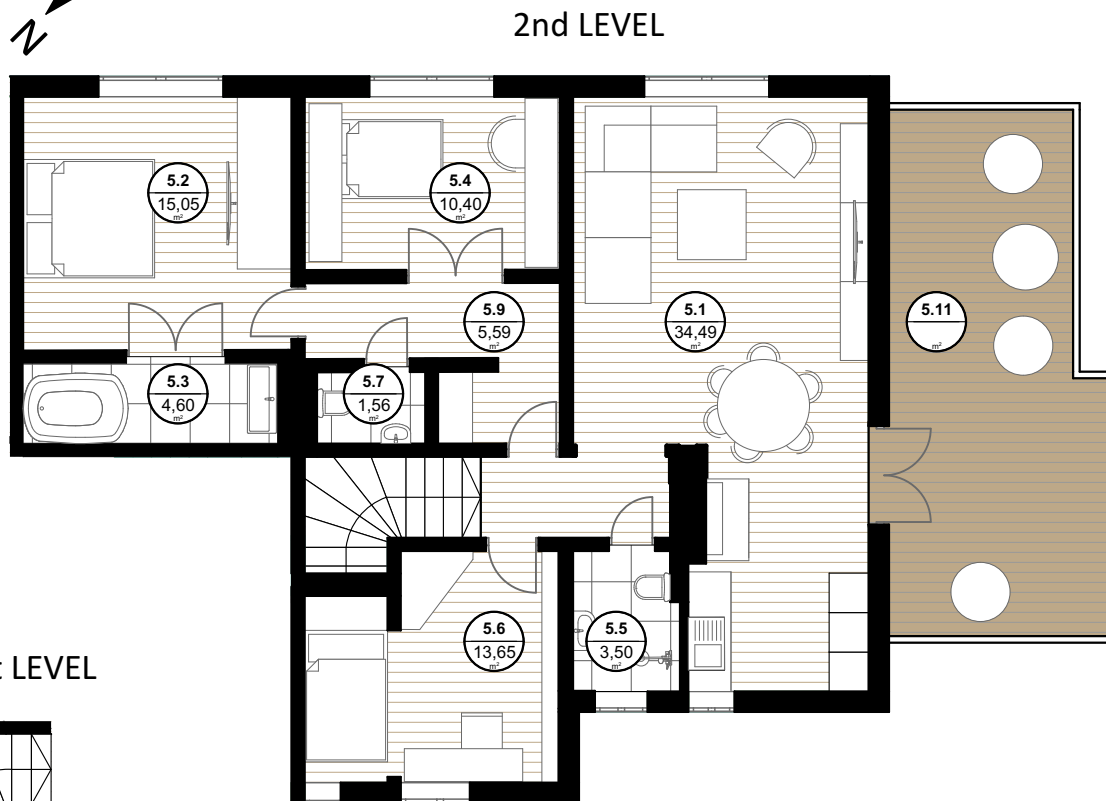

Rīga, Mežaparks, Siguldas pr. 48

APARTMENT No. 5
1st LEVEL, 2nd LEVEL

ROOM EXPLICATION

No.	Name	Area (m ²)
5.1	Living Room with Kitchen	34,49
5.2	Bedroom 1	15,05
5.3	Bathroom 1	4,60
5.4	Bedroom 2	10,40
5.5	Bathroom 2	3,50
5.6	Bedroom 3	13,65
5.7	WC	1,56
5.8	Entrance hall	5,90
5.9	Corridor	5,59
Total 2nd level		94,74

5.10	Staircase hall	9,80
Total 1st level		9,80

5.11	Terrace opportunity	
------	---------------------	--

5	GRAND TOTAL BOTH LEVEL	104,54
----------	-------------------------------	---------------

Phone: + 371 27 81 08 83