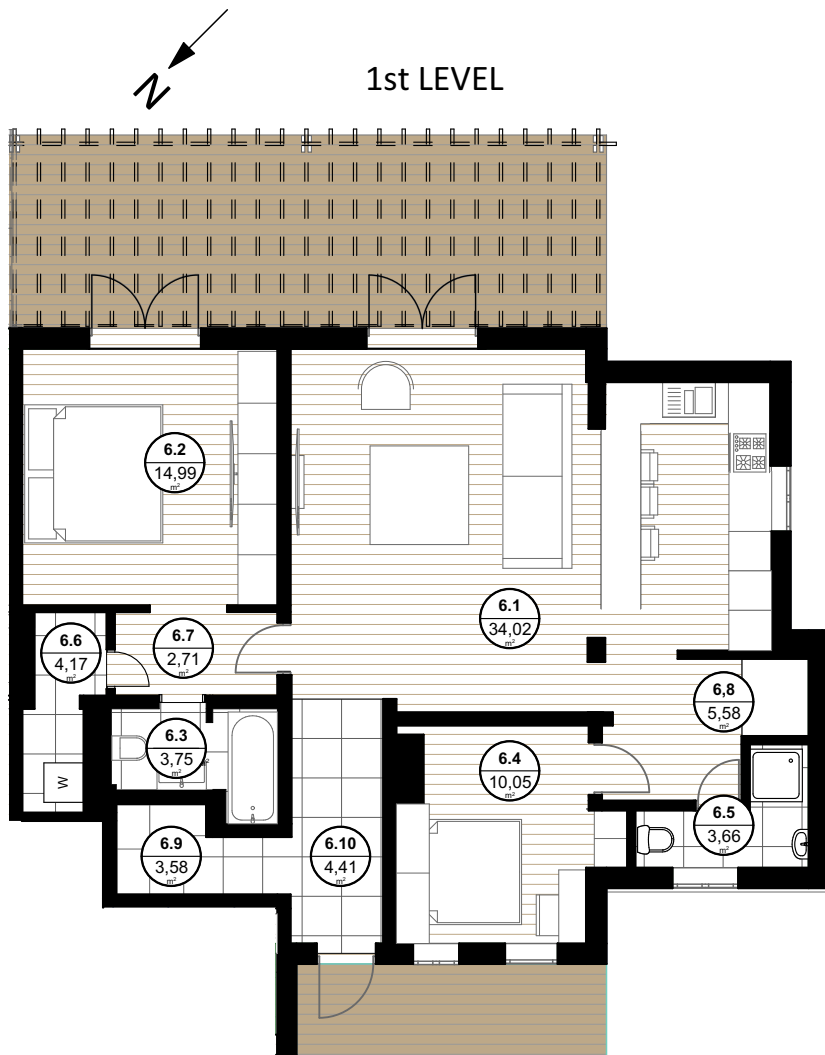

Rīga, Mežaparks, Siguldas pr. 48

APARTMENT No. 6
1st LEVEL, CELLAR

ROOM EXPLICATION

No.	Name	Area (m ²)
6.1	Living Room with Kitchen	34,02
6.2	Bedroom 1	14,99
6.3	Bathroom 1	3,75
6.4	Bedroom 2	10,05
6.5	Bathroom 2	3,66
6.6	Storeroom	4,17
6.7	Corridor 1	2,71
6.8	Corridor 2	5,58
6.9	Entrance waedrobe	3,58
6.10	Entrance corridor	4,41
Total 1st level		86,92

6.11	Cellar	9,71
Total Cellar		9,71

3	GRAND TOTAL BOTH LEVEL	96,63
----------	-------------------------------	--------------

CELLAR

Phone: + 371 27 81 08 83

Web: www.siguldas48.lv