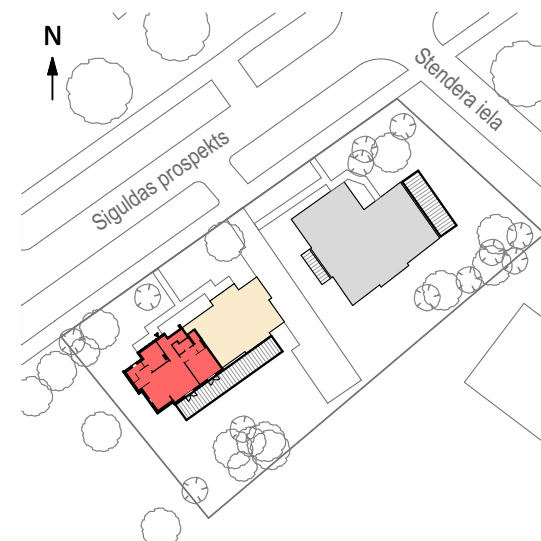

Rīga, Mežaparks, Siguldas pr. 48

APARTMENT No. 6
1st LEVEL, CELLAR

ROOM EXPLICATION

No.	Name	Area (m ²)
6.1	Living Room with Kitchen	34,02
6.2	Bedroom 1	14,99
6.3	Bathroom 1	3,75
6.4	Bedroom 2	10,05
6.5	Bathroom 2	3,66
6.6	Storeroom	4,17
6.7	Corridor 1	2,71
6.8	Corridor 2	5,58
6.9	Entrance waedrobe	3,58
6.10	Entrance corridor	4,41
Total 1st level		86,92

6.11	Cellar	9,71
Total Cellar		9,71

3	GRAND TOTAL BOTH LEVEL	96,63
----------	-------------------------------	--------------

CELLAR

Phone: + 371 27 81 08 83

Web: www.siguldas48.lv