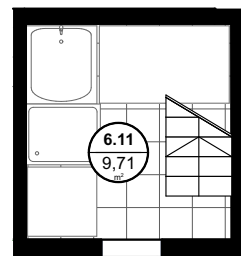

Rīga, Mežaparks, Siguldas pr. 48

APARTMENT No. 6
1st LEVEL, CELLAR

ROOM EXPLICATION

No.	Name	Area (m ²)
6.1	Living Room with Kitchen	34,02
6.2	Bedroom 1	14,99
6.3	Bathroom 1	3,75
6.4	Bedroom 2	10,05
6.5	Bathroom 2	3,66
6.6	Storeroom	4,17
6.7	Corridor 1	2,71
6.8	Corridor 2	5,58
6.9	Entrance waedrobe	3,58
6.10	Entrance corridor	4,41
Total 1st level		86,92

6.11	Cellar	9,71
Total Cellar		9,71

3	GRAND TOTAL BOTH LEVEL	96,63
----------	-------------------------------	--------------

CELLAR

Phone: + 371 27 81 08 83

Web: www.siguldas48.lv